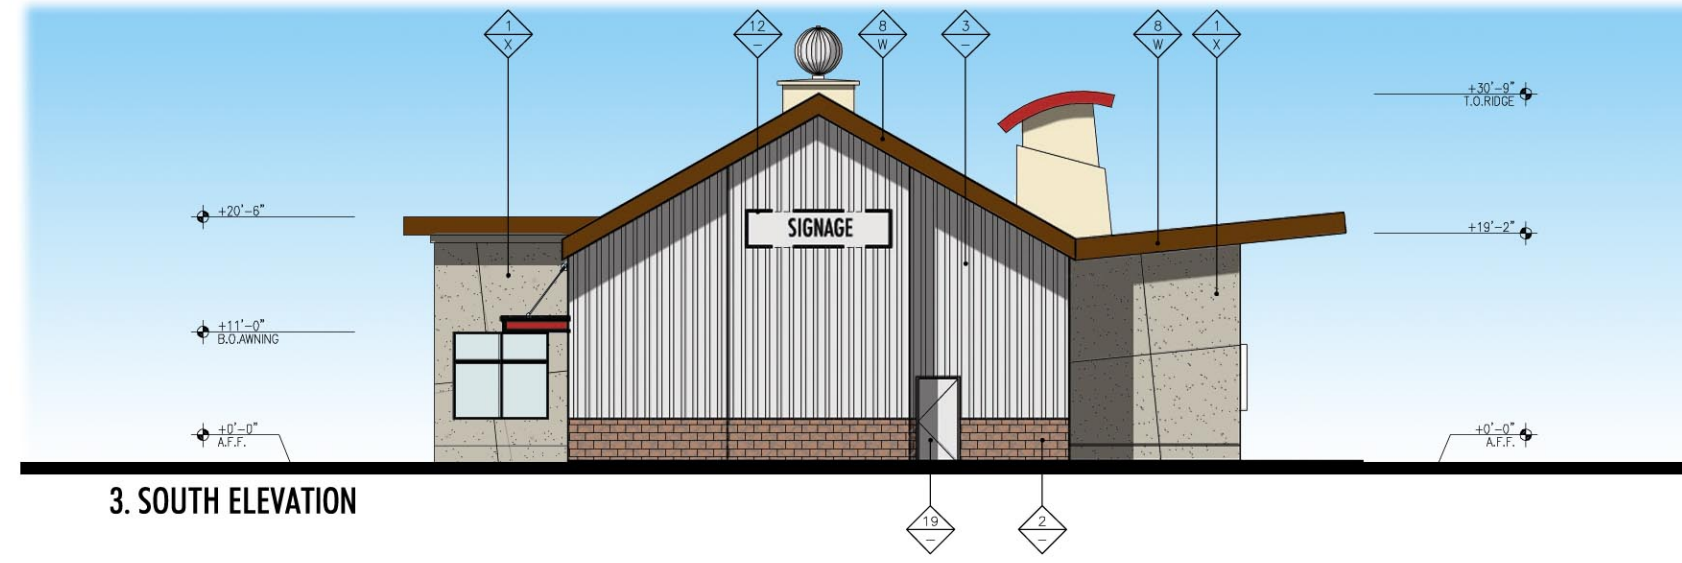

1. NORTH ELEVATION

2. EAST ELEVATION

3. SOUTH ELEVATION

4. WEST ELEVATION

FINISH SCHEDULE	
FINISH MATERIAL	FINISH COLOR
1 STUCCO	TAYLOR BRICK BLACK
2 BRICK	FRANKLIN BRICK #512-515A
3 GALVANIZED CORRUGATE MTL PANEL	PAC-CLAD FINISH ZINC
4 CORR. VERTICAL PANEL	PAC-CLAD REDWOOD
5 METAL ROOF	PAC-CLAD MUSKET GREY
6 METAL AWNING	PAC-CLAD SANDSTONE
7 STONE	PAC-CLAD ADED COOPER
8 WOOD	NATURAL STONE "NORTH WINDS"
9 METAL PANEL	CAST STONE
10 ALUMINUM STOREFRONT	CLEAR GLASS
11 GLAZING SYSTEM	ICI PAINT #1548 DEEP PURPLE
12 SIGNAGE	ICI PAINT #676 SUNNY SIDE UP
13 SPANDREL WINDOW SYSTEM	ICI PAINT #60YR16/432 ORCHARD PUMPKIN
14 MECHANICAL UNIT BEYOND	ICI PAINT #70Y41/568 ORCHARD HERB
15 KNOX BOX	ICI PAINT #80YR26/530 ORCHARD ORANGE
16 BUILDING ADDRESS	ICI PAINT #1016 WHITE ON WHITE
17 LIGHT FIXTURE	BRUSHED ALUMINUM
18 LIFESTYLE PANEL	FRUITWOOD SW STAIN SB4NS
19 HOLLOW METAL DOOR	ICI PAINT #430 GINGERLY
20 W/ JOIST TYP.	ICI PAINT #1546 NEGATIVE IMAGE
21 SQUARE TUBE STEEL	ICI PAINT #1530 STORM APPROACH
	ICI PAINT #70YR31/368 ORCHARD CINNAMON
	ICI PAINT #566 EGGNOG
	ICI PAINT #30YR20/451 ORCHARD FIRE
	ICI PAINT #749 BELLCOURT CASTLE
	ICI PAINT #1440 SANCTUARY
	ICI PAINT # 20Y43/381 ORCHARD OCTOBER
	ICI PAINT #853 CHC YELLOW
	ICI PAINT #1533 BYZANTINE BLUE
	ICI PAINT #10YR17/285 ORCHARD RED
	ICI PAINT #362 COPPER BRIGHT
	ICI PAINT #20Y35/456 ORCHARD GOLDEN
	ICI PAINT #1528 BLUEBERRY HILL
	ICI PAINT #543 MOONSTRUCK
	ICI PAINT #873 ALLIGATOR PEAR

KEY PLAN

# THE ORCHARD - STONE CREEK

Murrieta, California

Developed by  
Retail Development Advisors

**CLARKEWERKS**  
ARCHITECTURE PLANNING INTERIOR DESIGN  
22441 OLD CANAL ROAD YORBA LINDA, CALIFORNIA 92887  
Phone: 714 / 282-1790  
Fax: 714 / 282-1432

D3.17  
BUILDING "T" ELEVATIONS

The Orchard at Stone Creek  
Paper Name: D3.17.01  
Paper Number: 03/11/01  
Date: \_\_\_\_\_  
Scale: 1/8" = 1'-0"