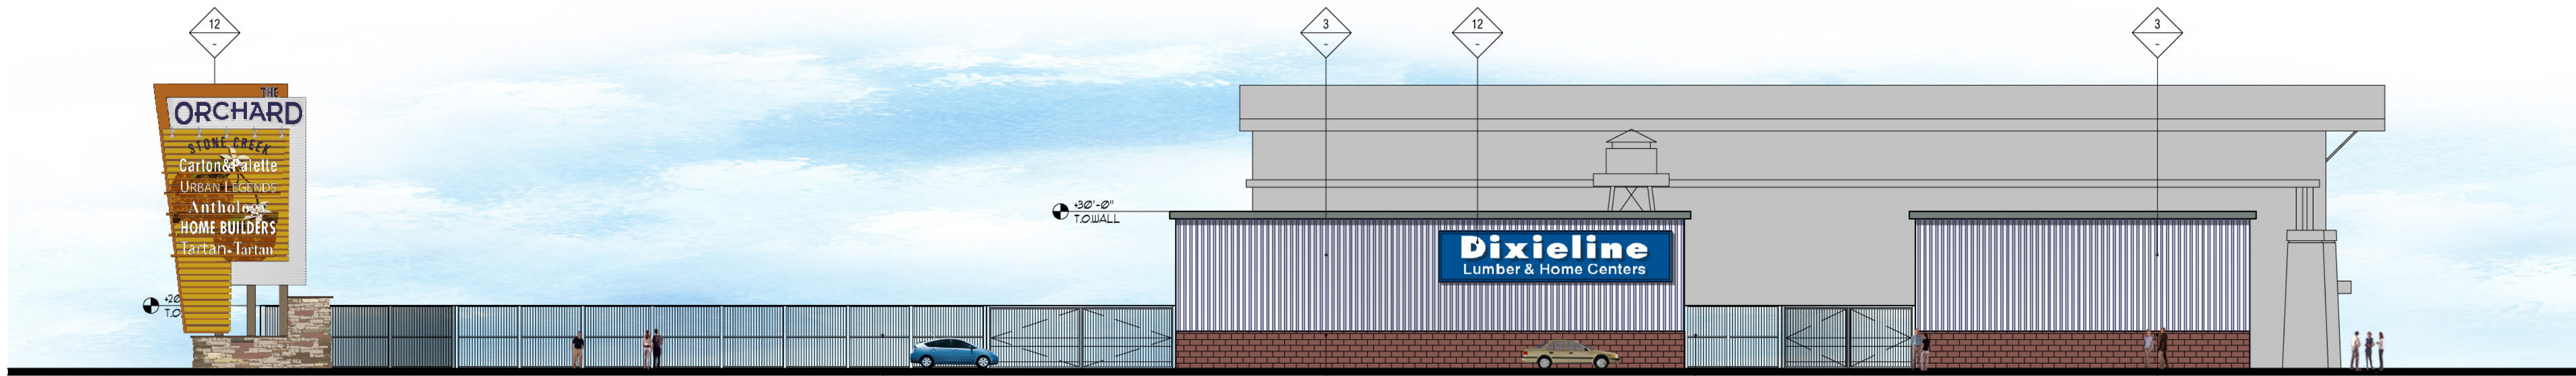

WEST ELEVATION

SCALE: 1/16"=1'-0"

NORTH ELEVATION

SCALE: 1/16"=1'-0"

SOUTH ELEVATION

SCALE: 1/16"=1'-0"

EAST ELEVATION

SCALE: 1/16"=1'-0"

FINISH SCHEDULE

FINISH MATERIAL	FINISH COLOR
1 STUCCO	ENKICOTT MAMANESE IRONSPOT
2 BRICK	BELDEN BRICK CANYON RED SMOOTH
3 GALVANIZED CORRUGATED METAL PANEL	PAC-CLAD FINISH ZINC
4 CORR. VERTICAL PANEL	PAC-CLAD REDWOOD
5 METAL ROOF	PAC-CLAD MUSKET GREY
6 METAL AWNING	PAC-CLAD SANDSTONE
7 STONE	PAC-CLAD AGED COOPER
8 WOOD / WOOD SIDING	NATURAL STONE "NORTH WINDS"
9 METAL PANEL	CAST STONE
10 ALUMINUM STOREFRONT	CLEAR GLASS
11 GLAZING SYSTEM	KCI PAINT #1548 DEEP PURPLE
12 SIGNAGE	KCI PAINT #676 SUNNY SIDE UP
13 SPANDREL WINDOW SYSTEM	KCI PAINT #60YR19/432 ORCHARD PUMPKIN
14 MECHANICAL UNIT BEYOND	KCI PAINT #70YR41/568 ORCHARD HERB
15 KNOX BOX	KCI PAINT #90YR26/530 ORCHARD ORANGE
16 BUILDING ADDRESS	KCI PAINT #1016 WHITE ON WHITE
17 LIGHT FIXTURE	BRUSHED ALUMINUM
18 LIFESTYLE PANEL	FRUITWOOD SW STAIN 584N3
19 HOLLOW METAL DOOR	KCI PAINT #430 GINGERLY
20 W/ JOIST TYP.	KCI PAINT #1546 NEGATIVE IMAGE
21 SQUARE TUBE STEEL	KCI PAINT #1530 STORM APPROACH
22 OVERFLOW SCUPPER 20X8	KCI PAINT #70YR31/368 ORCHARD CINNAMON
23 WIND TURBINE ATTIC VENTILATOR	KCI PAINT #566 EDGWOOD
24 COR-TEN WEATHERING STEEL	KCI PAINT #50YR20/451 ORCHARD FIRE
25 1/4" REVEAL	KCI PAINT #749 BELLCOURT CASTLE
26 FORM METAL FASCIA-PAC CLAD	KCI PAINT #1440 SANCTUARY
27 DRIVE THRU WINDOW WITH SHELF	KCI PAINT # 20YR45/381 ORCHARD OCTOBER
28 4" DIA. x 42" HIGH STEEL PIPE BOLLARD	KCI PAINT #853 CHIC YELLOW
29 ROOF DRAIN OVERFLOW	KCI PAINT #1533 BYZANTINE BLUE
	KCI PAINT #10YR17/295 ORCHARD RED
	KCI PAINT #362 COPPER BRIGHT
	KCI PAINT #20YR35/456 ORCHARD GOLDEN
	KCI PAINT #1528 BLUEBERRY HILL
	KCI PAINT #543 MOONSTRUCK
	KCI PAINT #873 ALLIGATOR PEAR
	FEDERAL COLOR # 30045