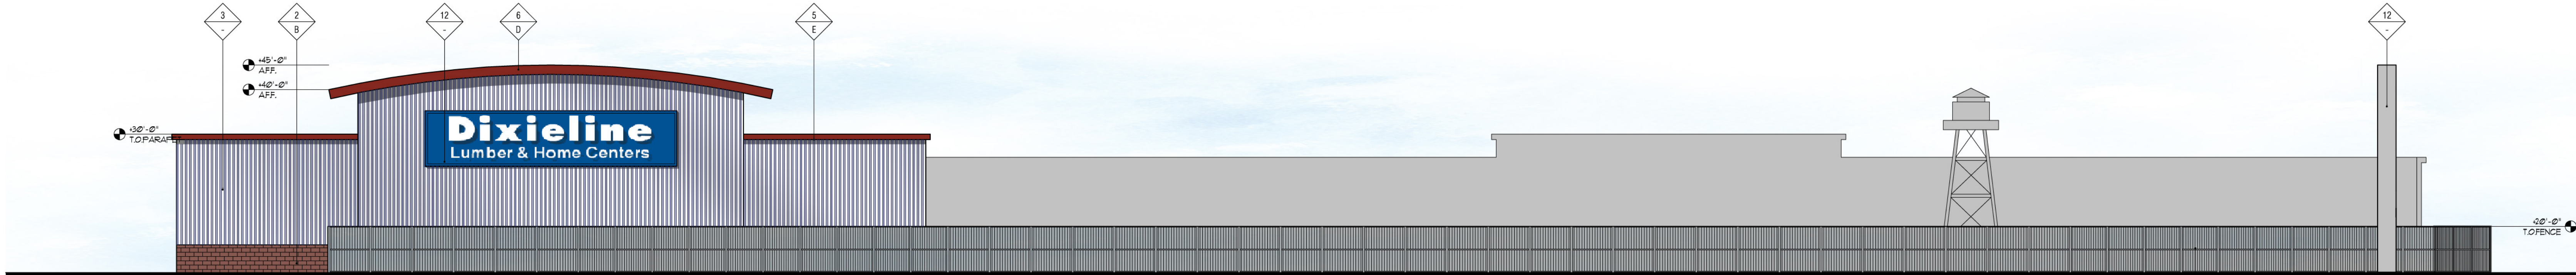

WEST ELEVATION

SCALE: 1/16"=1'-0"

NORTH ELEVATION

SCALE: 1/16"=1'-0"

SOUTH ELEVATION

SCALE: 1/16"=1'-0"

EAST ELEVATION

SCALE: 1/16"=1'-0"

FINISH SCHEDULE

FINISH MATERIAL	FINISH COLOR
1 STUCCO	ENKICOTT MAMANESE IRONSPOT
2 BRICK	BELDEN BRICK CANYON RED SMOOTH
3 GALVANIZED CORRUGATED METAL PANEL	PAC-CLAD FINISH ZINC
4 CORR. VERTICAL PANEL	PAC-CLAD REDWOOD
5 METAL ROOF	PAC-CLAD MUSKET GREY
6 METAL AWNING	PAC-CLAD SANDSTONE
7 STONE	PAC-CLAD AGED COOPER
8 WOOD / WOOD SIDING	NATURAL STONE "NORTH WINDS"
9 METAL PANEL	CAST STONE
10 ALUMINUM STOREFRONT	CLEAR GLASS
11 GLAZING SYSTEM	KCI PAINT #1548 DEEP PURPLE
12 SIGNAGE	KCI PAINT #676 SUNNY SIDE UP
13 SPANDREL WINDOW SYSTEM	KCI PAINT #60YR19/432 ORCHARD PUMPKIN
14 MECHANICAL UNIT BEYOND	KCI PAINT #70YR41/568 ORCHARD HERB
15 KNOX BOX	KCI PAINT #90YR26/530 ORCHARD ORANGE
16 BUILDING ADDRESS	KCI PAINT #1016 WHITE ON WHITE
17 LIGHT FIXTURE	BRUSHED ALUMINUM
18 LIFESTYLE PANEL	FRUITWOOD SW STAIN 584N3
19 HOLLOW METAL DOOR	KCI PAINT #430 GINGERLY
20 W/ JOIST TYP.	KCI PAINT #1546 NEGATIVE IMAGE
21 SQUARE TUBE STEEL	KCI PAINT #1530 STORM APPROACH
22 OVERFLOW SCUPPER 20X8	KCI PAINT #70YR31/368 ORCHARD CINNAMON
23 WIND TURBINE ATTIC VENTILATOR	KCI PAINT #566 EDGWOOD
24 COR-TEN WEATHERING STEEL	KCI PAINT #50YR20/451 ORCHARD FIRE
25 1/4" REVEAL	KCI PAINT #749 BELLCOURT CASTLE
26 FORM METAL FASCIA-PAC CLAD	KCI PAINT #1440 SANCTUARY
27 DRIVE THRU WINDOW WITH SHELF	KCI PAINT # 20YR45/381 ORCHARD OCTOBER
28 4" DIA. x 42" HIGH STEEL PIPE BOLLARD	KCI PAINT #853 CHIC YELLOW
29 ROOF DRAIN OVERFLOW	KCI PAINT #1533 BYZANTINE BLUE
	KCI PAINT #10YR17/295 ORCHARD RED
	KCI PAINT #362 COPPER BRIGHT
	KCI PAINT #20YR35/456 ORCHARD GOLDEN
	KCI PAINT #1528 BLUEBERRY HILL
	KCI PAINT #543 MOONSTRUCK
	KCI PAINT #873 ALLIGATOR PEAR
	FEDERAL COLOR # 30045