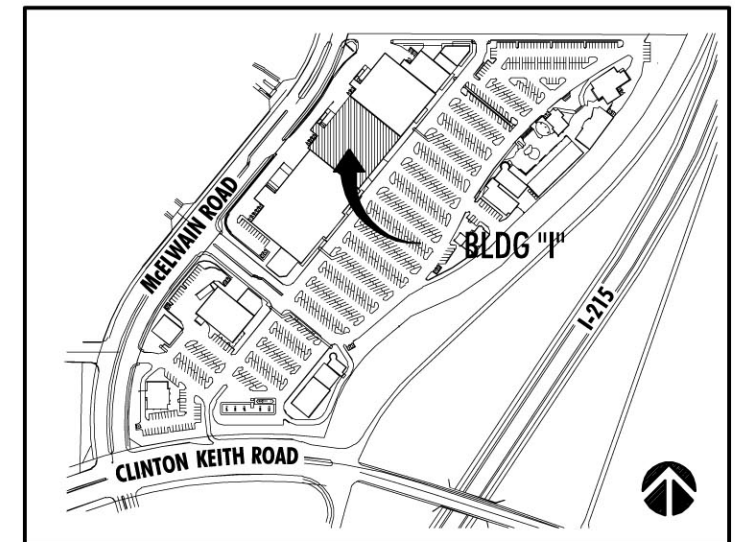

2. WEST ELEVATION

KEY PLAN

# THE ORCHARD - STONE CREEK

Murrieta, California

Developed by  
**Retail Development Advisors**

**CLARKEWERKS**  
ARCHITECTURE PLANNING INTERIOR DESIGN  
32641 OLD CANAL ROAD YORBA LINDA, CALIFORNIA 92887  
Phone: 714 / 282-1790  
Fax: 714 / 282-1432