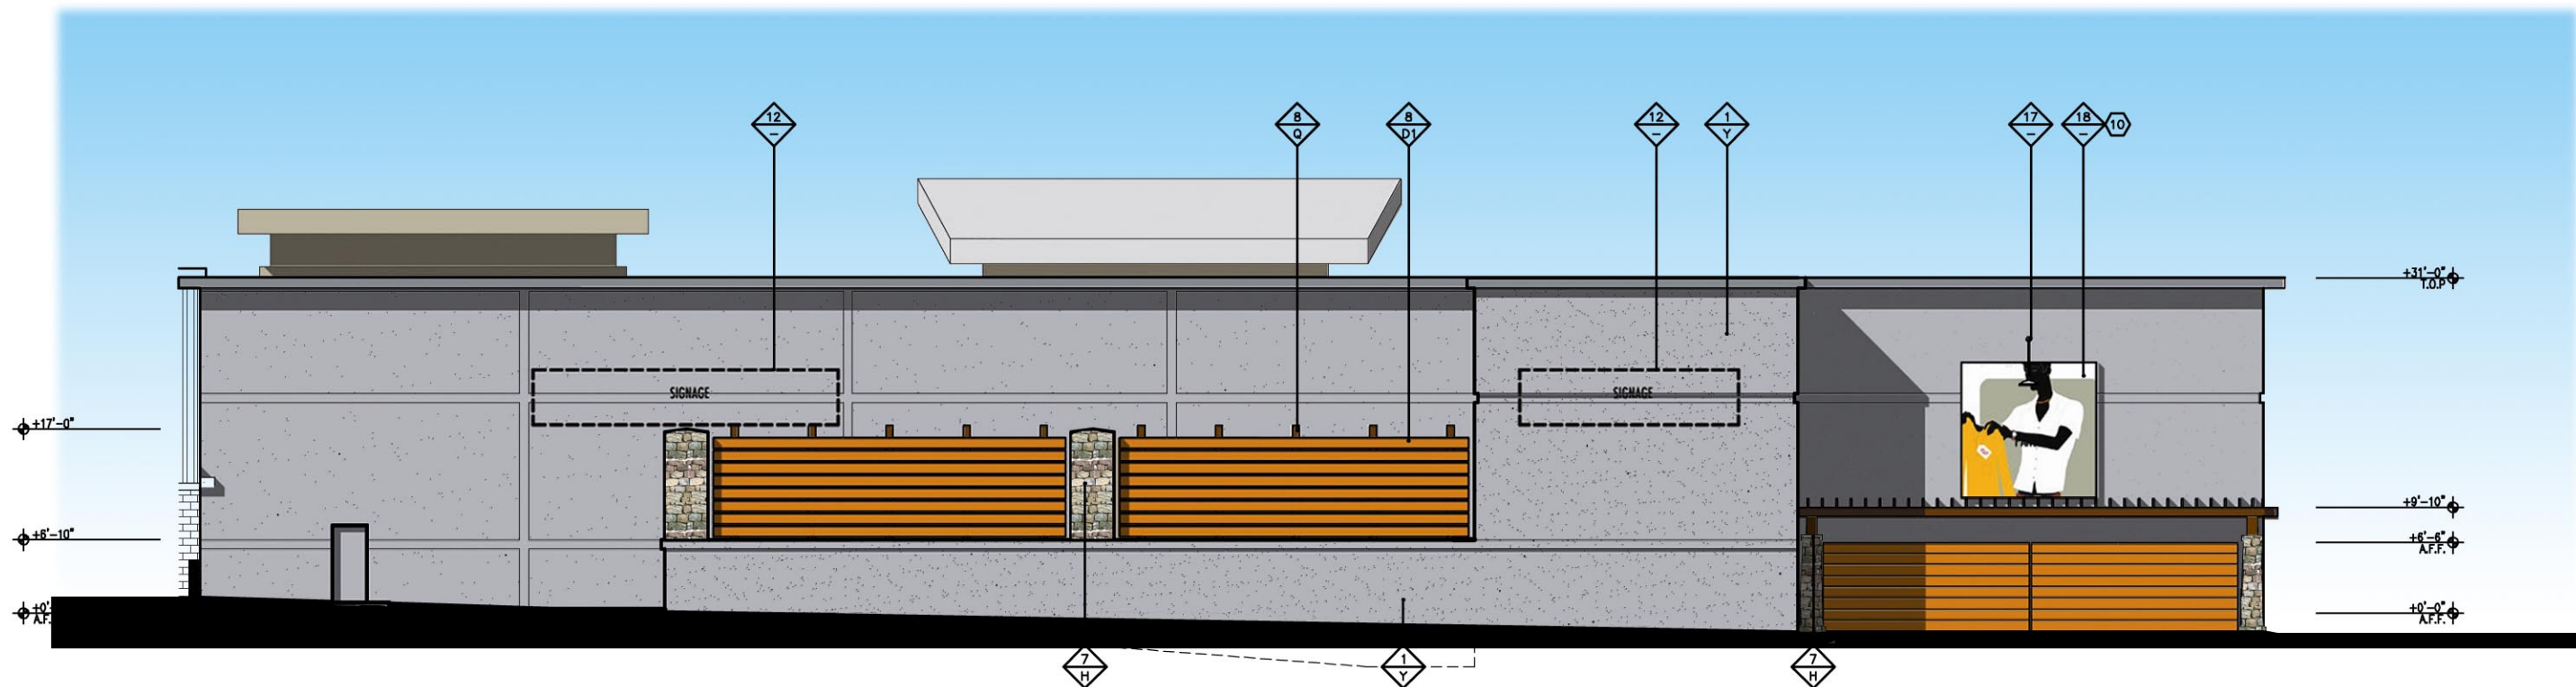

1. EAST ELEVATION

FINISH SCHEDULE	
FINISH MATERIAL	FINISH COLOR
1 STUCCO	✓ TAYLOR BRICK BLACK
2 BRICK	✓ FRANKLIN BRICK #S12-515A
3 GALVANIZED CORRUGATE MTL. PANEL	✓ PAC-CLAD FINISH ZINC
4 CORR. VERTICAL PANEL	✓ PAC-CLAD REDWOOD
5 METAL ROOF	✓ PAC-CLAD MUSKET GREY
6 METAL AWNING	✓ PAC-CLAD SANDSTONE
7 STONE	✓ PAC-CLAD ADED COOPER
8 WOOD	✓ NATURAL STONE "NORTH WINDS"
9 METAL PANEL	✓ CAST STONE
10 ALUMINUM STOREFRONT	✓ CLEAR GLASS
11 GLAZING SYSTEM	✓ ICI PAINT #1548 DEEP PURPLE
12 SIGNAGE	✓ ICI PAINT #676 SUNNY SIDE UP
13 SPANDREL WINDOW SYSTEM	✓ ICI PAINT #801R16/432 ORCHARD PUMPKIN
14 MECHANICAL UNIT BEYOND	✓ ICI PAINT #701Y41/588 ORCHARD HERB
15 KNOX BOX	✓ ICI PAINT #801R28/530 ORCHARD ORANGE
16 BUILDING ADDRESS	✓ ICI PAINT #1014 WHITE ON WHITE
17 LIGHT FIXTURE	✓ BRUSHED ALUMINUM
18 LIFESTYLE PANEL	✓ FRUITWOOD SW STAIN S84N3
19 HOLLOW METAL DOOR	✓ ICI PAINT #430 ORGERLY
20 W/ JOIST TYP.	✓ ICI PAINT #1544 NEGATIVE IMAGE
21 SQUARE TUBE STEEL	✓ ICI PAINT #1530 STORM APPROACH
	✓ ICI PAINT #701Y31/588 ORCHARD CINNAMON
	✓ ICI PAINT #566 EGGNOG
	✓ ICI PAINT #301R20/451 ORCHARD FIRE
	✓ ICI PAINT #749 BELLCOURT CASTLE
	✓ ICI PAINT #1440 SANCTUARY
	✓ ICI PAINT # 201Y43/381 ORCHARD OCTOBER
	✓ ICI PAINT #853 CHC YELLOW
	✓ ICI PAINT #1533 BYZANTINE BLUE
	✓ ICI PAINT #101R17/285 ORCHARD RED
	✓ ICI PAINT #382 COPPER BRIGHT
	✓ ICI PAINT #201Y35/458 ORCHARD GOLDEN
	✓ ICI PAINT #1528 BLUEBERRY HILL
	✓ ICI PAINT #543 MOONSTRUCK
	✓ ICI PAINT #873 ALLIGATOR PEAR

2. WEST ELEVATION

KEY PLAN

# THE ORCHARD - STONE CREEK

Murrieta, California

Developed by  
**Retail Development Advisors**

**CLARKEWERKS**  
ARCHITECTURE PLANNING INTERIOR DESIGN  
32641 OLD CANAL ROAD YORBA LINDA, CALIFORNIA 92887  
Phone: 714 / 282-1790  
Fax: 714 / 282-1432

D3.8  
BUILDING "I" ELEVATIONS

Project Name	The Orchard at Stonecreek
Project Number	03.111.01
Date	