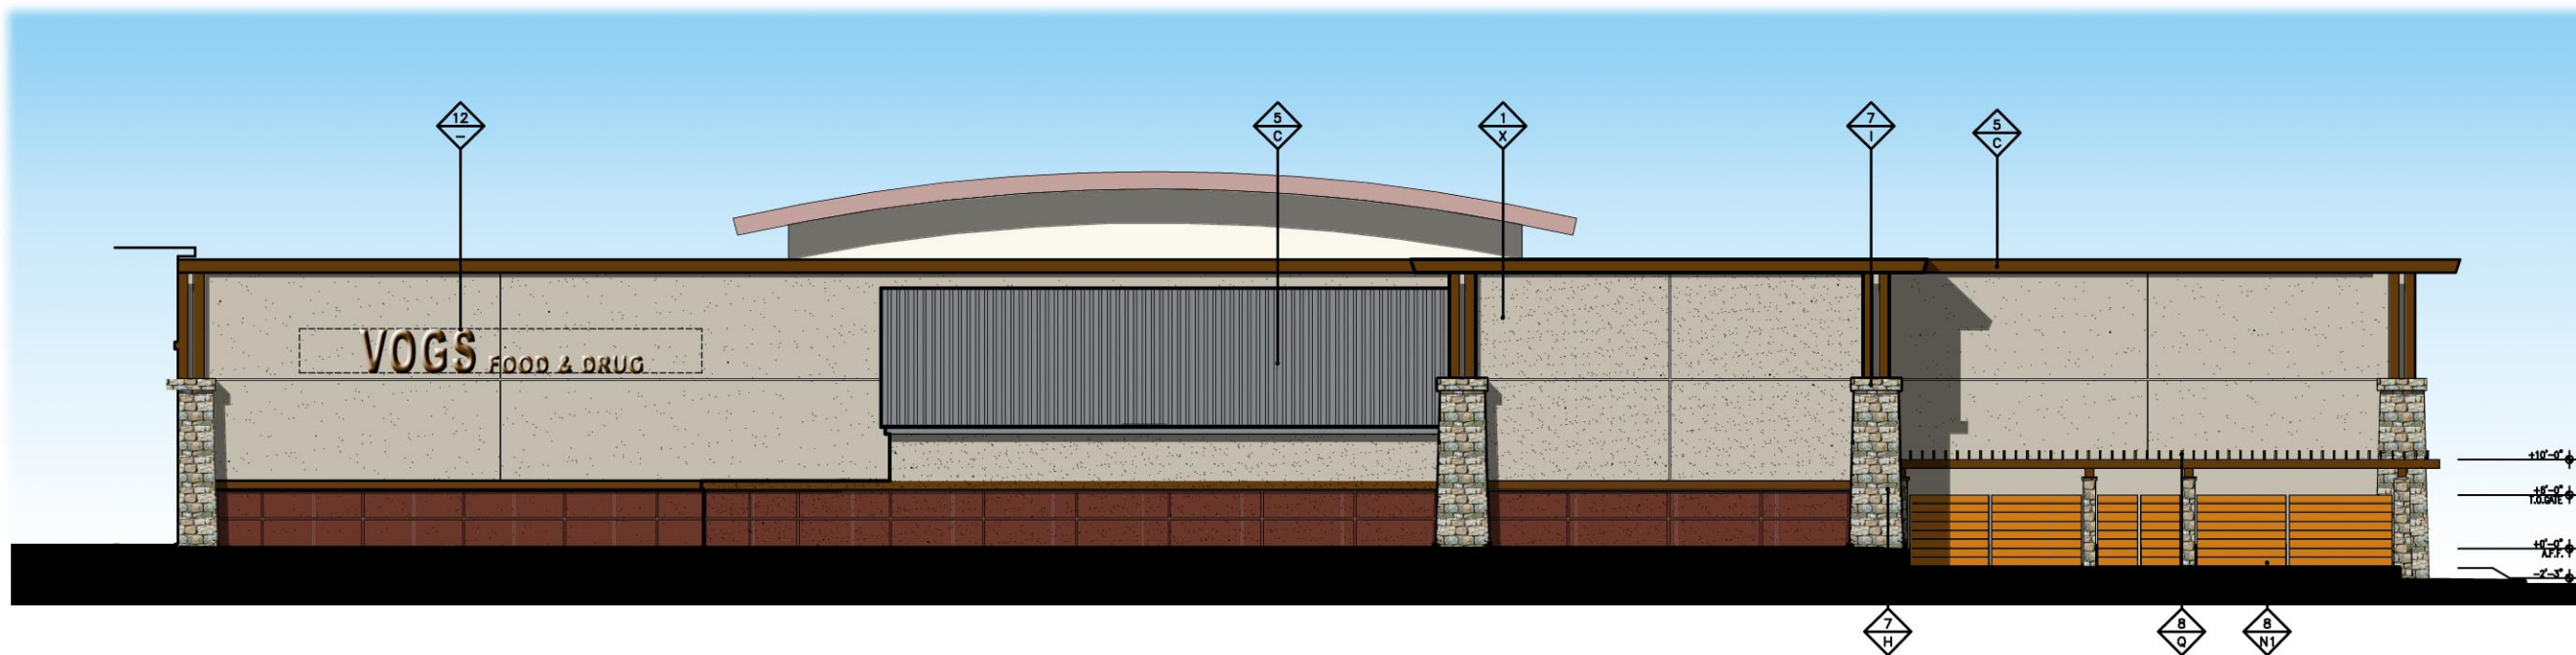

1. EAST ELEVATION

2. SOUTH ELEVATION

3. WEST ELEVATION

FINISH SCHEDULE	
FINISH MATERIAL	FINISH COLOR
1 STUCCO	✓ TAYLOR BRICK BLACK
2 BRICK	✓ FRANKLIN BRICK #S12-S15A
3 GALVANIZED CORRUGATE METAL PANEL	✓ PAC-CLAD FINISH ZINC
4 CORR. VERTICAL PANEL	✓ PAC-CLAD REDWOOD
5 METAL ROOF	✓ PAC-CLAD MUSKET GREY
6 METAL AWNING	✓ PAC-CLAD SANDSTONE
7 STONE	✓ PAC-CLAD ACED COOPER
8 WOOD	✓ NATURAL STONE "NORTH WINDS"
9 METAL PANEL	✓ CAST STONE
10 ALUMINUM STOREFRONT	✓ CLEAR GLASS
11 GLAZING SYSTEM	✓ ICI PAINT #1546 DEEP PURPLE
12 SIGNAGE	✓ ICI PAINT #878 SUNNY SIDE UP
13 SPANDREL WINDOW SYSTEM	✓ ICI PAINT #80YR16/43Z ORCHARD PUMPKIN
14 MECHANICAL UNIT BEYOND	✓ ICI PAINT #70Y141/56B ORCHARD HERB
15 KNOX BOX	✓ ICI PAINT #80YR28/33O ORCHARD ORANGE
16 BUILDING ADDRESS	✓ ICI PAINT #1014 WHITE ON WHITE
17 LIGHT FIXTURE	✓ BRUSHED ALUMINUM
18 LIFESTYLE PANEL	✓ FRUITWOOD SW STAIN S64N3
19 HOLLOW METAL DOOR	✓ ICI PAINT #430 GINGERLY
20 W/ JOIST TYP.	✓ ICI PAINT #1546 NEGATIVE IMAGE
21 SQUARE TUBE STEEL	✓ ICI PAINT #1530 STORM APPROACH
	✓ ICI PAINT #70YR31/36B ORCHARD CINNAMON
	✓ ICI PAINT #588 EGGNOG
	✓ ICI PAINT #30YR20/45I ORCHARD FIRE
	✓ ICI PAINT #749 BELLCOURT CASTLE
	✓ ICI PAINT #1440 SANCTUARY
	✓ ICI PAINT # 30Y143/381 ORCHARD OCTOBER
	✓ ICI PAINT #853 CHC YELLOW
	✓ ICI PAINT #1533 BYZANTINE BLUE
	✓ ICI PAINT #10YR17/28S ORCHARD RED
	✓ ICI PAINT #382 COPPER BRIGHT
	✓ ICI PAINT #20Y35/456 ORCHARD GOLDEN
	✓ ICI PAINT #1528 BLUEBERRY HILL
	✓ ICI PAINT #543 MOONSTRUCK
	✓ ICI PAINT #873 ALLIGATOR PEAR

KEY PLAN

THE ORCHARD - STONE CREEK

Murrieta, California

Developed by
Retail Development Advisors

CLARKEWERKS
ARCHITECTURE PLANNING INTERIOR DESIGN

32441 OLD CANAL ROAD YORBA LINDA, CALIFORNIA 92887
Phone: 714/282-1770
Fax: 714/282-1832

D3.7
BUILDING "H" ELEVATIONS

Project Name	The Orchard at Stonecreek
Project Number	03111.01
Date	
Scale	10.5'