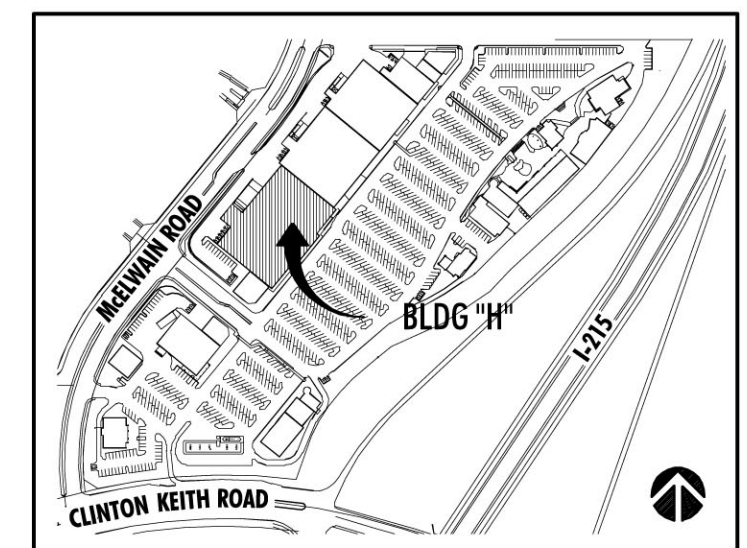

1. EAST ELEVATION

2. SOUTH ELEVATION

3. WEST ELEVATION

FINISH SCHEDULE	
FINISH MATERIAL	FINISH COLOR
1 STUCCO	✓ TAYLOR BRICK BLACK
2 BRICK	✓ FRANKLIN BRICK #S12-S15A
3 GALVANIZED CORRUGATE METAL PANEL	✓ PAC-CLAD FINISH ZINC
4 CORR. VERTICAL PANEL	✓ PAC-CLAD REDWOOD
5 METAL ROOF	✓ PAC-CLAD MUSKET GREY
6 METAL AWNING	✓ PAC-CLAD SANDSTONE
7 STONE	✓ PAC-CLAD ACED COOPER
8 WOOD	✓ NATURAL STONE "NORTH WINDS"
9 METAL PANEL	✓ CAST STONE
10 ALUMINUM STOREFRONT	✓ CLEAR GLASS
11 GLAZING SYSTEM	✓ ICI PAINT #1546 DEEP PURPLE
12 SIGNAGE	✓ ICI PAINT #878 SUNNY SIDE UP
13 SPANDREL WINDOW SYSTEM	✓ ICI PAINT #80YR16/43Z ORCHARD PUMPKIN
14 MECHANICAL UNIT BEYOND	✓ ICI PAINT #70Y141/56B ORCHARD HERB
15 KNOX BOX	✓ ICI PAINT #80YR28/33O ORCHARD ORANGE
16 BUILDING ADDRESS	✓ ICI PAINT #1014 WHITE ON WHITE
17 LIGHT FIXTURE	✓ BRUSHED ALUMINUM
18 LIFESTYLE PANEL	✓ FRUITWOOD SW STAIN S64N3
19 HOLLOW METAL DOOR	✓ ICI PAINT #430 GINGERLY
20 W/ JOIST TYP.	✓ ICI PAINT #1546 NEGATIVE IMAGE
21 SQUARE TUBE STEEL	✓ ICI PAINT #1530 STORM APPROACH
	✓ ICI PAINT #70YR31/36B ORCHARD CINNAMON
	✓ ICI PAINT #588 EGGNOG
	✓ ICI PAINT #30YR20/45I ORCHARD FIRE
	✓ ICI PAINT #749 BELLCOURT CASTLE
	✓ ICI PAINT #1440 SANCTUARY
	✓ ICI PAINT # 30Y143/381 ORCHARD OCTOBER
	✓ ICI PAINT #853 CHC YELLOW
	✓ ICI PAINT #1533 BYZANTINE BLUE
	✓ ICI PAINT #10YR17/28S ORCHARD RED
	✓ ICI PAINT #382 COPPER BRIGHT
	✓ ICI PAINT #20Y35/456 ORCHARD GOLDEN
	✓ ICI PAINT #1528 BLUEBERRY HILL
	✓ ICI PAINT #543 MOONSTRUCK
	✓ ICI PAINT #873 ALLIGATOR PEAR

KEY PLAN

THE ORCHARD - STONE CREEK

Murrieta, California

Developed by
Retail Development Advisors

CLARKEWERKS
ARCHITECTURE PLANNING INTERIOR DESIGN

32441 OLD CANAL ROAD YORBA LINDA, CALIFORNIA 92887
Phone: 714/282-1770
Fax: 714/282-1832

D3.7
BUILDING "H" ELEVATIONS

Project Name	The Orchard at Stonecreek
Project Number	03111.01
Date	
Scale	10.5'