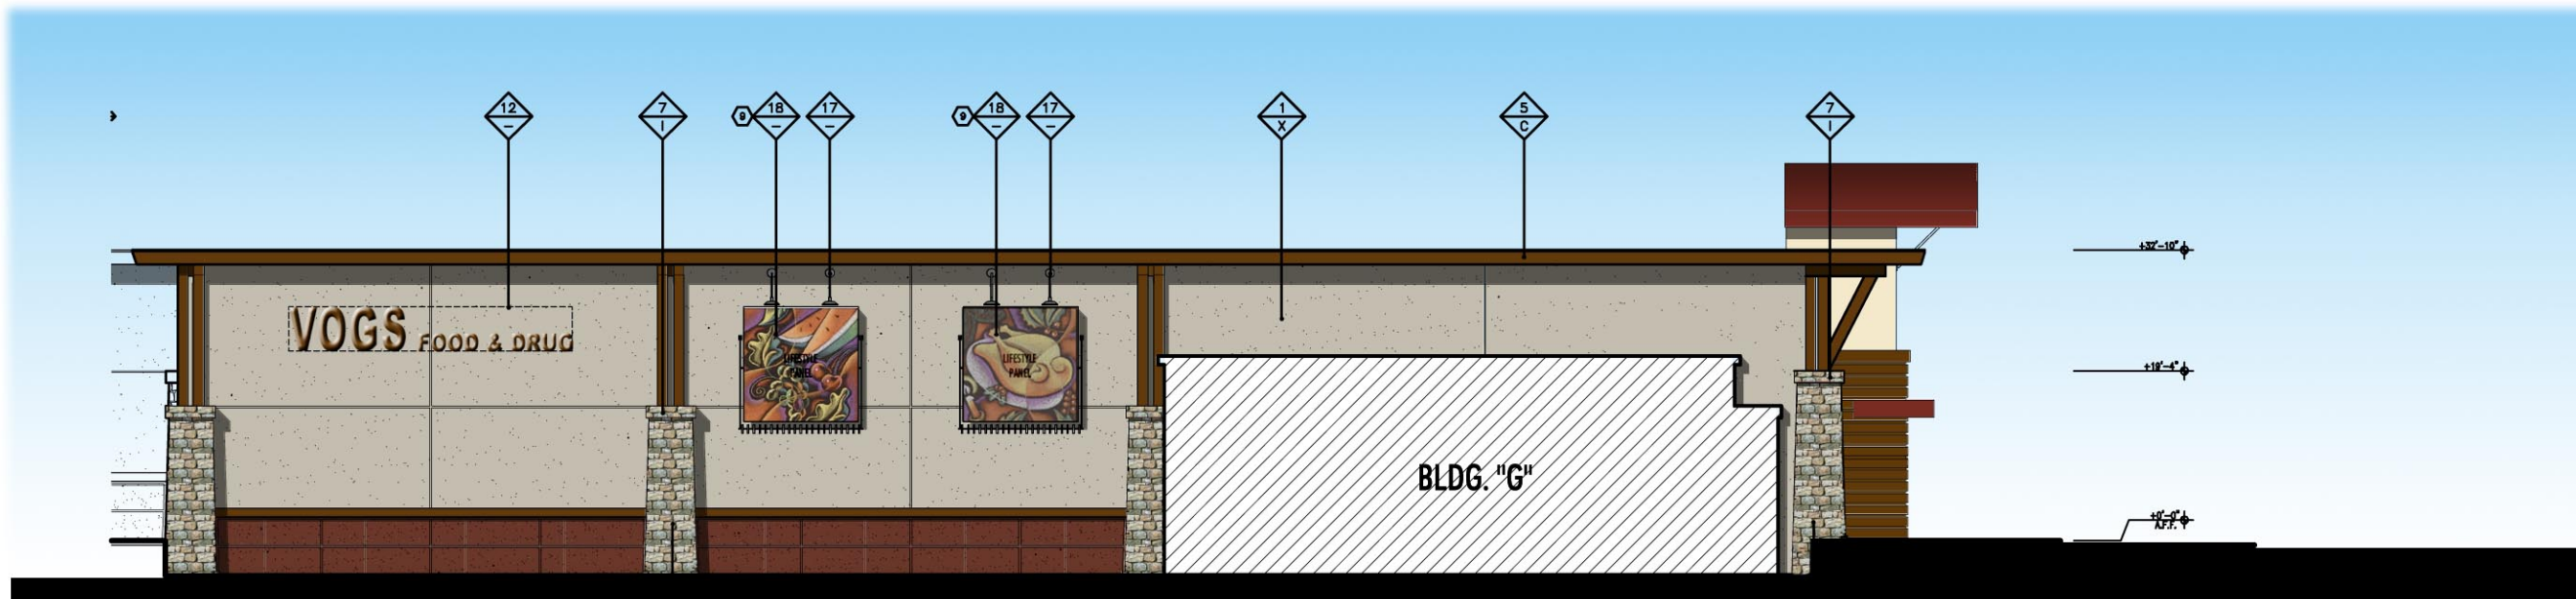

1. EAST ELEVATION

2. SOUTH ELEVATION

3. WEST ELEVATION

FINISH SCHEDULE	
FINISH MATERIAL	FINISH COLOR
1 STUCCO	✓ TAYLOR BRICK BLACK
2 BRICK	✓ FRANKLIN BRICK #S12-S15A
3 GALVANIZED CORRUGATE METAL PANEL	✓ PAC-CLAD FINISH ZINC
4 CORR. VERTICAL PANEL	✓ PAC-CLAD REDWOOD
5 METAL ROOF	✓ PAC-CLAD MUSKET GREY
6 METAL AWNING	✓ PAC-CLAD SANDSTONE
7 STONE	✓ PAC-CLAD ACED COOPER
8 WOOD	✓ NATURAL STONE "NORTH WINDS"
9 METAL PANEL	✓ CAST STONE
10 ALUMINUM STOREFRONT	✓ CLEAR GLASS
11 GLAZING SYSTEM	✓ ICI PAINT #1546 DEEP PURPLE
12 SIGNAGE	✓ ICI PAINT #878 SUNNY SIDE UP
13 SPANDREL WINDOW SYSTEM	✓ ICI PAINT #80YR16/43Z ORCHARD PUMPKIN
14 MECHANICAL UNIT BEYOND	✓ ICI PAINT #70Y141/56B ORCHARD HERB
15 KNOX BOX	✓ ICI PAINT #80YR28/33O ORCHARD ORANGE
16 BUILDING ADDRESS	✓ ICI PAINT #1014 WHITE ON WHITE
17 LIGHT FIXTURE	✓ BRUSHED ALUMINUM
18 LIFESTYLE PANEL	✓ FRUITWOOD SW STAIN S64N3
19 HOLLOW METAL DOOR	✓ ICI PAINT #430 GINGERLY
20 W/ JOIST TYP.	✓ ICI PAINT #1546 NEGATIVE IMAGE
21 SQUARE TUBE STEEL	✓ ICI PAINT #1530 STORM APPROACH
	✓ ICI PAINT #70YR31/36B ORCHARD CINNAMON
	✓ ICI PAINT #588 EGGNOG
	✓ ICI PAINT #30YR20/45I ORCHARD FIRE
	✓ ICI PAINT #749 BELLCOURT CASTLE
	✓ ICI PAINT #1440 SANCTUARY
	✓ ICI PAINT # 30Y143/381 ORCHARD OCTOBER
	✓ ICI PAINT #853 CHC YELLOW
	✓ ICI PAINT #1533 BYZANTINE BLUE
	✓ ICI PAINT #10YR17/28S ORCHARD RED
	✓ ICI PAINT #382 COPPER BRIGHT
	✓ ICI PAINT #20Y35/456 ORCHARD GOLDEN
	✓ ICI PAINT #1528 BLUEBERRY HILL
	✓ ICI PAINT #543 MOONSTRUCK
	✓ ICI PAINT #873 ALLIGATOR PEAR

KEY PLAN

THE ORCHARD - STONE CREEK

Murrieta, California

Developed by
Retail Development Advisors

CLARKEWERKS
ARCHITECTURE PLANNING INTERIOR DESIGN

32441 OLD CANAL ROAD YORBA LINDA, CALIFORNIA 92887
Phone: 714/282-1770
Fax: 714/282-1832

D3.7
BUILDING "H" ELEVATIONS

Project Name	The Orchard at Stonecreek
Project Number	03111.01
Date	
Scale	10.5'