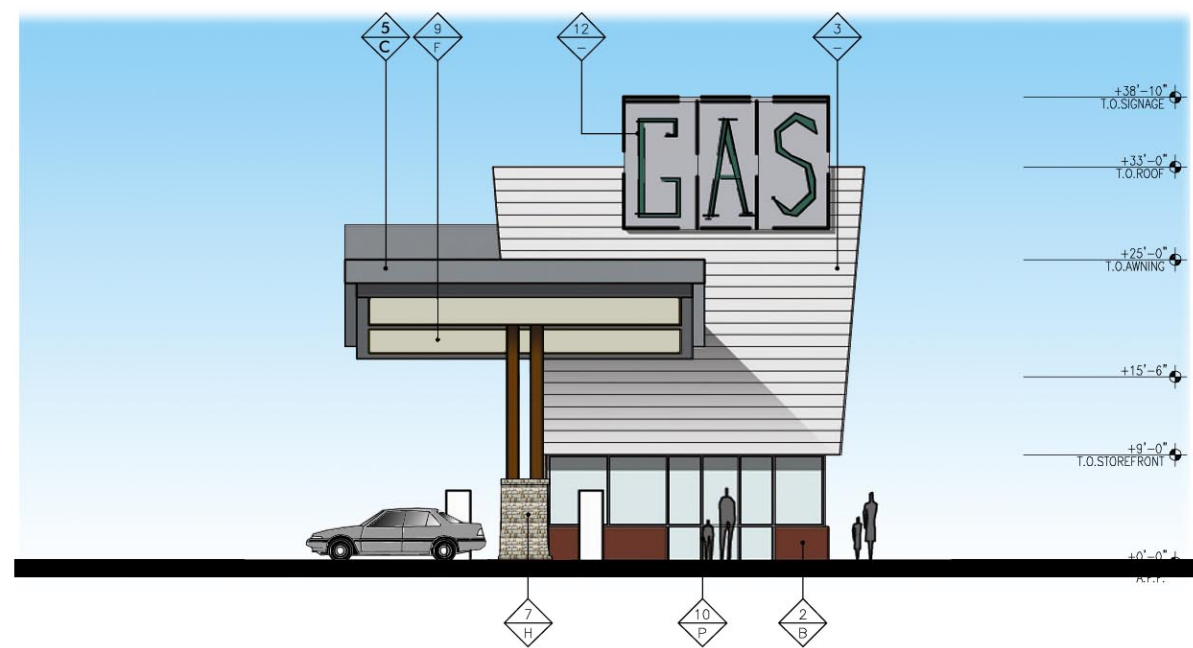

1. SOUTH ELEVATION

2. EAST ELEVATION

FINISH SCHEDULE	
FINISH MATERIAL	FINISH COLOR
1 STUCCO	TAYLOR BRICK BLACK
2 BRICK	FRANKLIN BRICK #512-515A
3 GALVANIZED CORRUGATE METAL PANEL	PAC-CLAD FINISH ZINC
4 CORR. VERTICAL PANEL	PAC-CLAD REDWOOD
5 METAL ROOF	PAC-CLAD MUSKET GREY
6 METAL AWNING	PAC-CLAD SANDSTONE
7 STONE	PAC-CLAD AGED COOPER
8 WOOD	NATURAL QUARRIED STONE
9 METAL PANEL	CAST STONE
10 ALUMINUM STOREFRONT	CLEAR GLASS
11 GLAZING SYSTEM	ICI PAINT #1548 DEEP PURPLE
12 SIGNAGE	ICI PAINT #875 SUNNY SIDE UP
13 SPANDREL WINDOW SYSTEM	ICI PAINT #82YR19/432 ORCHARD PUMPKIN
14 MECHANICAL UNIT BEYOND	ICI PAINT #70Y41/568 ORCHARD HERB
15 KNOX BOX	ICI PAINT #90YR26/530 ORCHARD ORANGE
16 BUILDING ADDRESS	ICI PAINT #1014 WHITE ON WHITE
17 LIGHT FIXTURE	BIRUSHED ALUMINUM
18 LIFESTYLE PANEL	FRUITWOOD SW STAIN S64N3
19 HOLLOW METAL DOOR	ICI PAINT #430 GINGERLY
20 W/ JOIST TYP.	ICI PAINT #1546 NEGATIVE IMAGE
21 SQUARE TUBE STEEL	ICI PAINT #1530 STORM APPROACH
	ICI PAINT #70YR31/358 ORCHARD CINNAMON
	ICI PAINT #585 EGGNOG
	ICI PAINT #30YR20/451 ORCHARD FIRE
	ICI PAINT #749 BELLCOURT CASTLE
	ICI PAINT #1440 SANCTUARY
	ICI PAINT # 20Y43/381 ORCHARD OCTOBER
	ICI PAINT #853 CHIC YELLOW
	ICI PAINT #1533 BYZANTINE BLUE
	ICI PAINT #10YR17/295 ORCHARD RED
	ICI PAINT #382 COPPER BRIGHT
	ICI PAINT #20Y35/456 ORCHARD GOLDEN
	ICI PAINT #1528 BLUEBERRY HILL
	ICI PAINT #543 MOONSTRUCK
	ICI PAINT #873 ALLIGATOR PEAR

KEY PLAN

D3.2  
BUILDING "B" ELEVATIONS

The Orchard at Stone Creek  
Paper Name: 02.111.01  
Paper Number:  
Date:  
0 15'